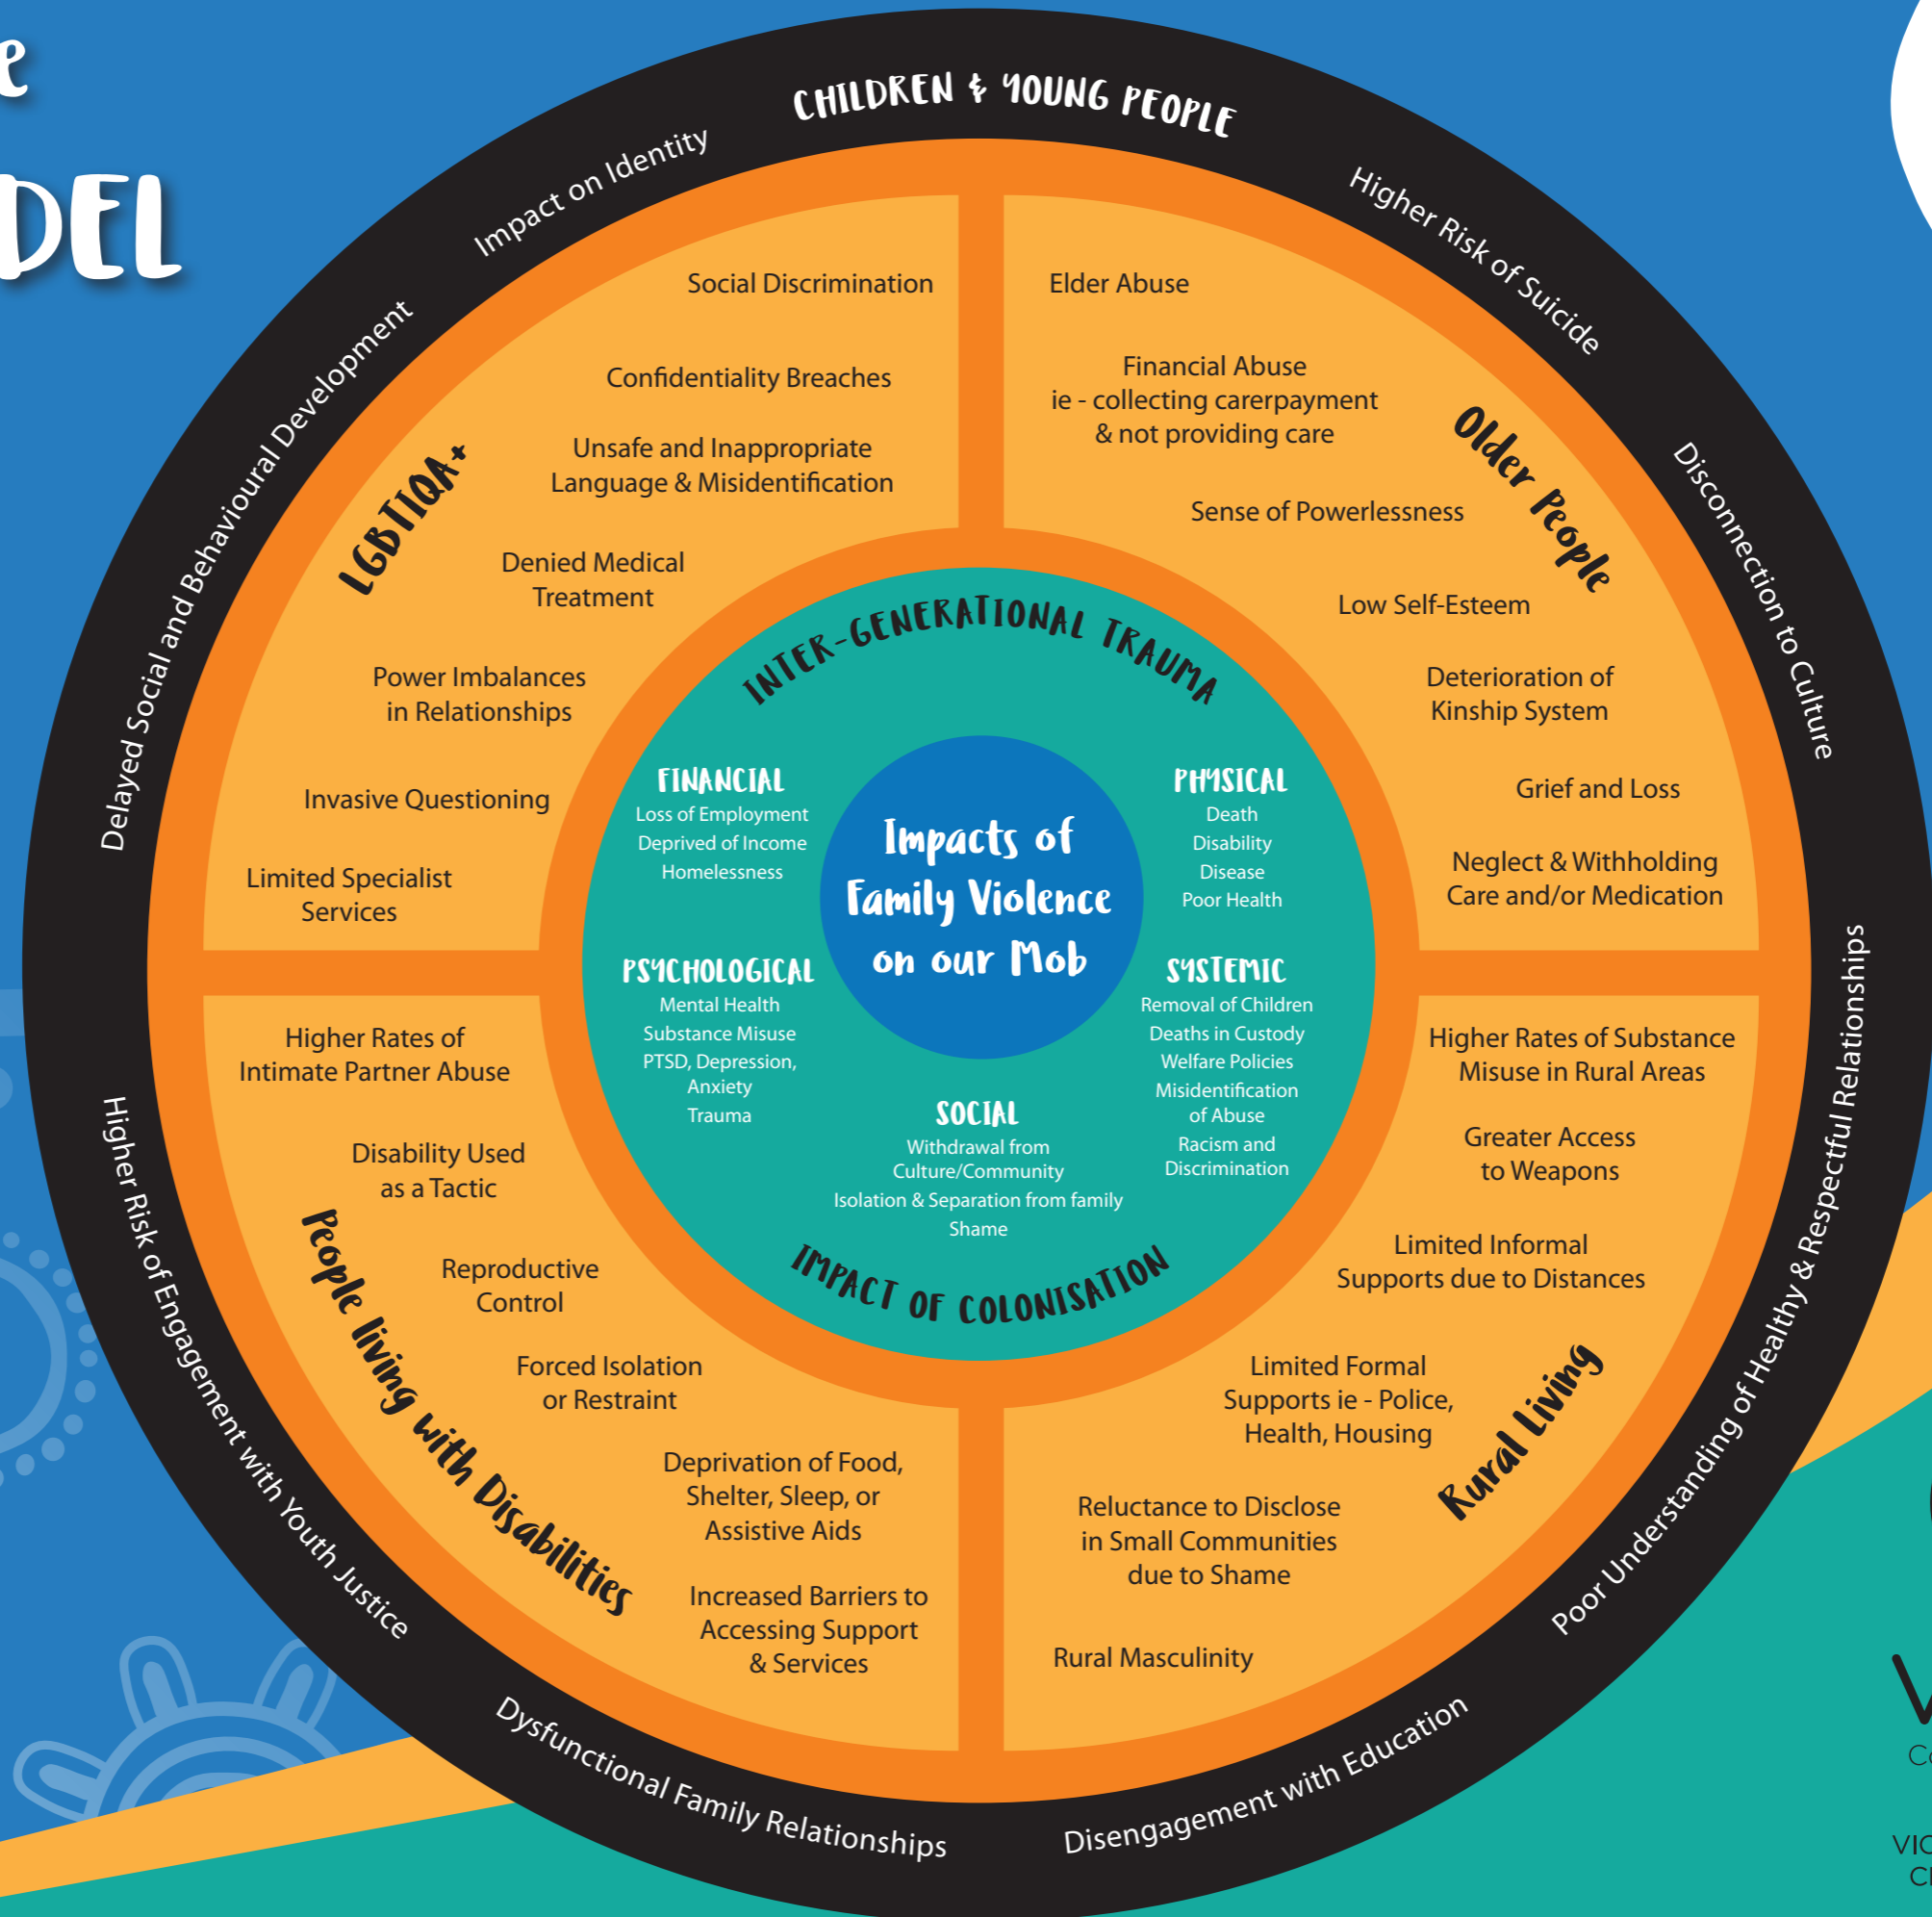

# Family Violence IMPACT MODEL

**VACCA**  
Connected by culture

VICTORIAN ABORIGINAL  
CHILD CARE AGENCY